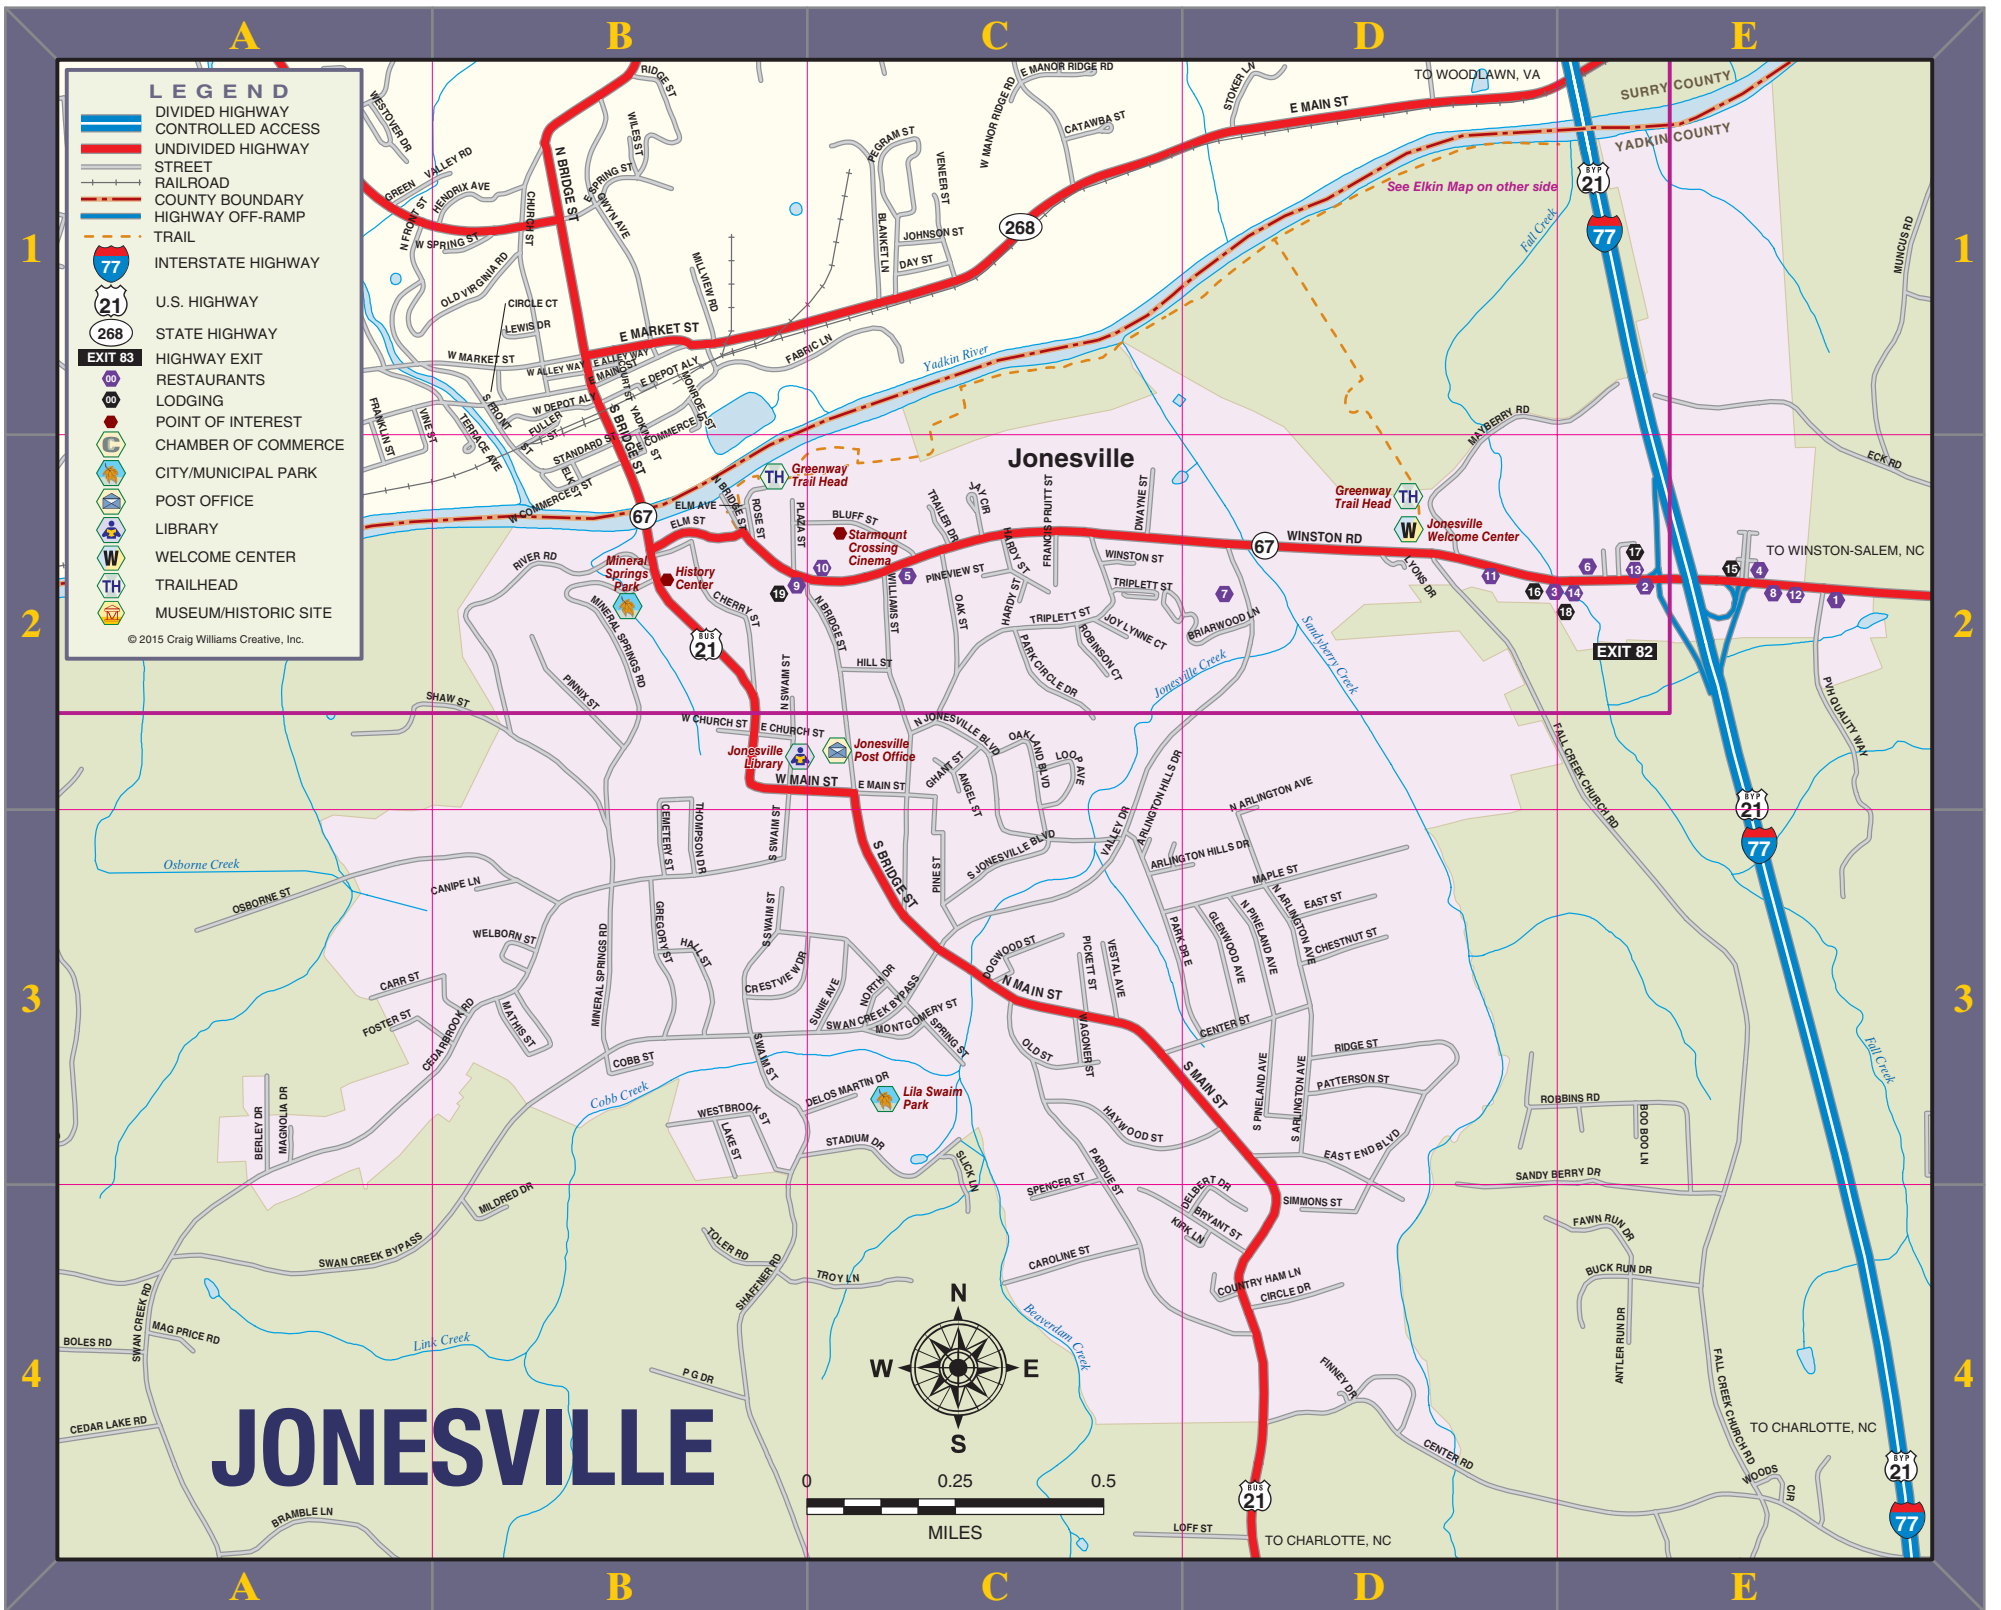

STREET INDEX